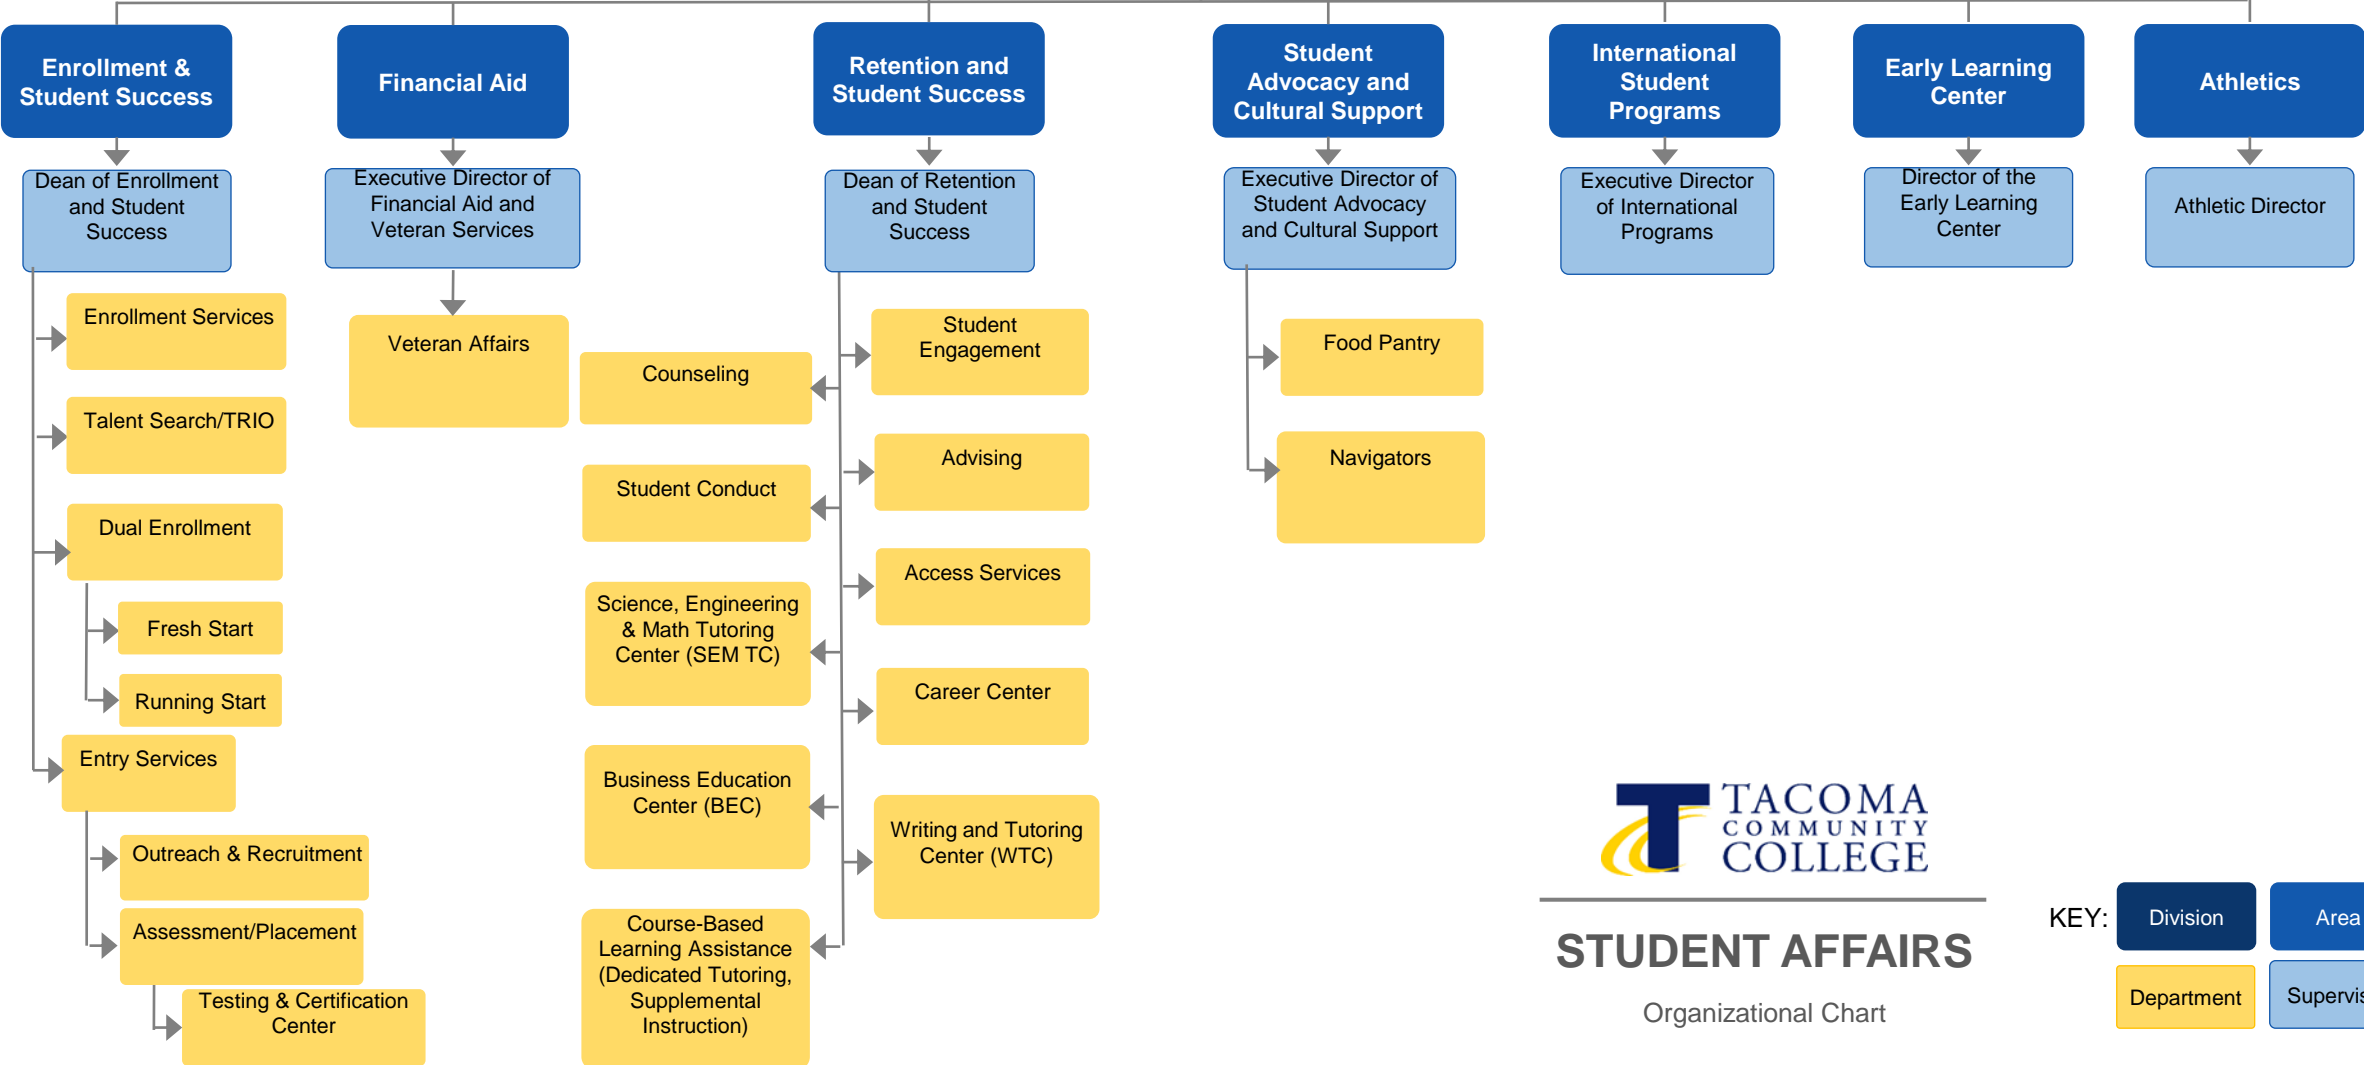

**Vice President of Student Affairs**

Administrative Operations Coordinator

Administrative Assistant

**STUDENT AFFAIRS**

Organizational Chart

KEY:

Division	Area
Department	Supervisor